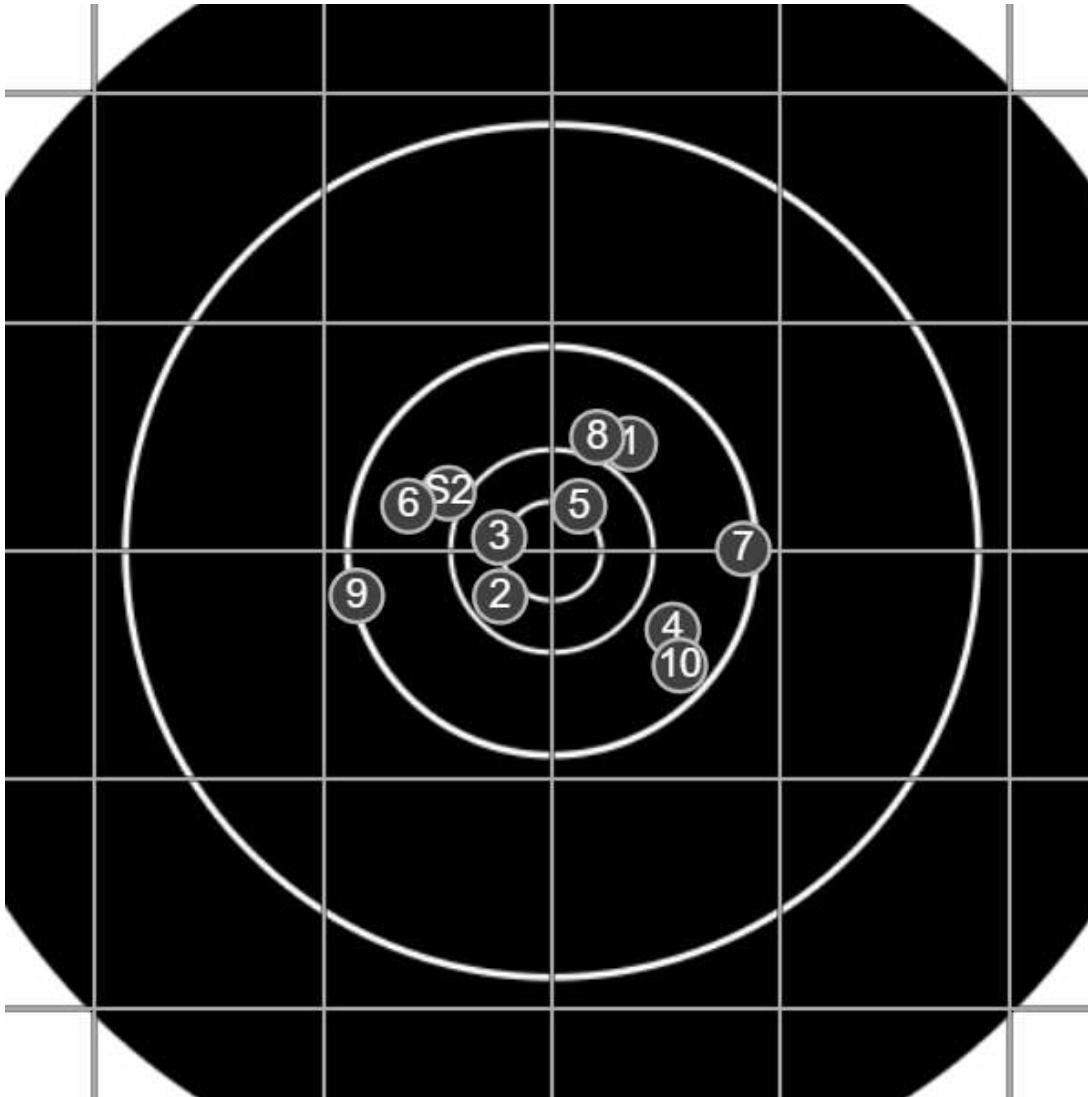

**SILVER
MOUNTAIN
TARGETS**
Made in Canada

true
21/12/2024
13:17:15

BRC Club Shoot
Series 2
600 yards

BRC T6 [-96]
AU-600y

Group: 271.9 mm
(269.9w x 159.3h)

(F)
Shooter
Ben Wright[m09]

53.2

FINAL
v: 1899, sd: 14.9