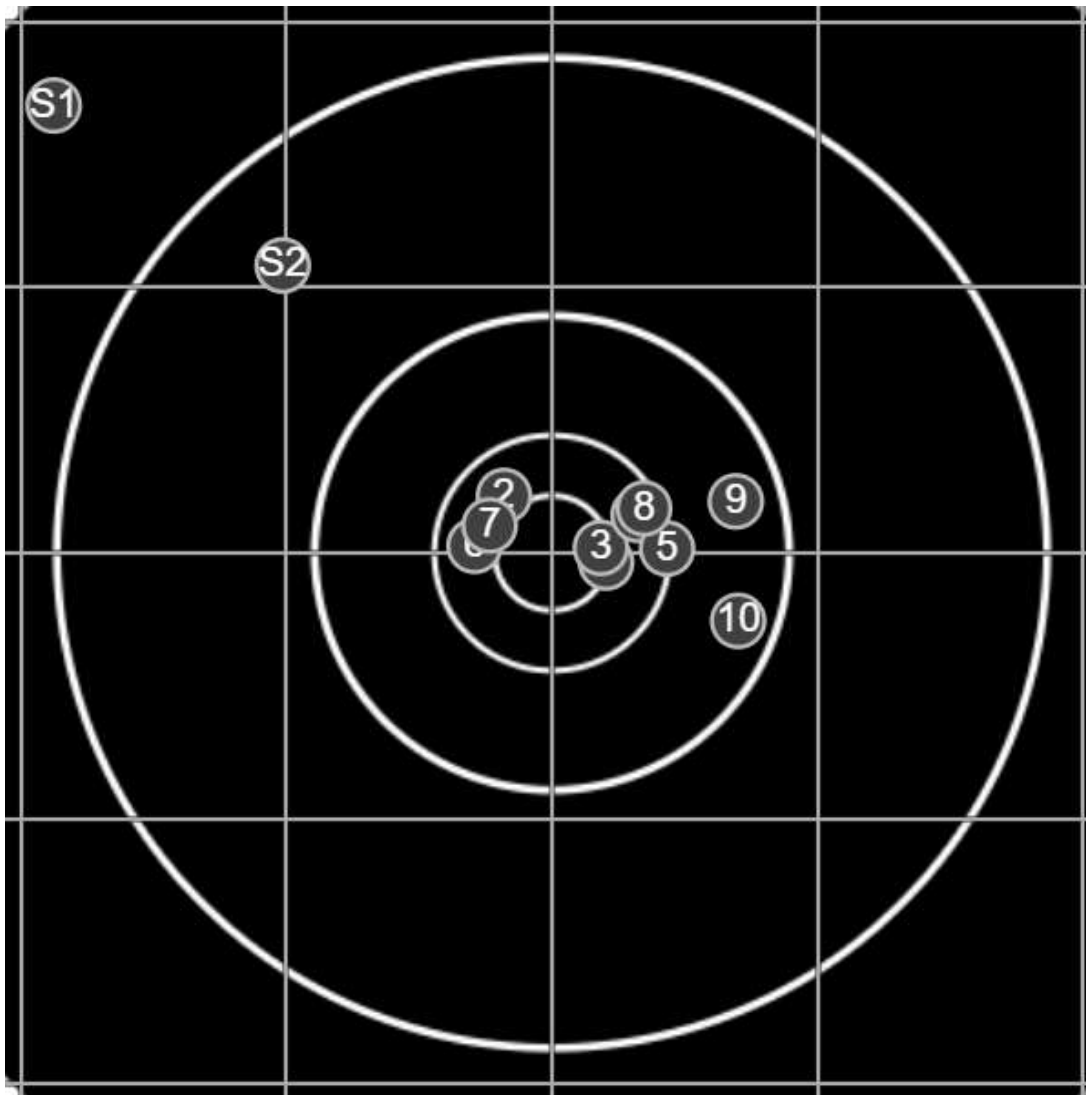

**SILVER
MOUNTAIN
TARGETS**
Made in Canada

true
21/12/2024
14:54:37

BRC Club Shoot
Series 2
600 yards

BRC T6 [-96]
AU-600y

Group: 164.9 mm
(158.6w x 75.1h)

(F)
Shooter
Ben Wright[m09]

58.2

FINAL
v: 1922, sd: 24.4